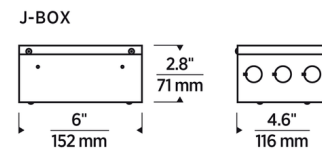

Lightology

lightology.com
866-954-4489
07-07-26

Project: _____

Company: _____

Location: _____ Fixture Type: _____

SPEC #: **TLG1205276**

Approved On: _____ Approved By: _____

Line Voltage 6.3 Inch Shallow Canopy By Visual Comfort Modern

Description

The Line Voltage 6.3 Inch Shallow Canopy achieves a minimal, low-profile look at the ceiling by accommodating remote installation of the LED driver. A remote enclosure for the driver is included. During installation, remove the driver from the existing fixture canopy and place it in the new remote enclosure. This 6.3 inch canopy is compatible with these Visual Comfort fixtures: Bau Pendant (18, 28, 36 inch width), Nyra Chandelier (28, 30, 42).

Shown in plated brass

Specifications

COLOR	N/A
BODY FINISH	Plated Brass
WATTAGE	N/A
DIMMER	N/A
DIMENSIONS	6.3"W x 1.5"H
BULB	N/A
COUNTRY OF ORIGIN	China

CLICK TO VIEW PRODUCT

Notes: