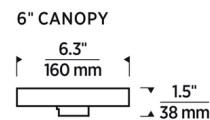

Lightology

lightology.com
866-954-4489
07-07-26

Project: _____

Company: _____

Location: _____ Fixture Type: _____

SPEC #: **TLG1205276**

Approved On: _____ Approved By: _____

Line Voltage 6.3 Inch Shallow Canopy By Visual Comfort Modern

Description

The Line Voltage 6.3 Inch Shallow Canopy achieves a minimal, low-profile look at the ceiling by accommodating remote installation of the LED driver. A remote enclosure for the driver is included. During installation, remove the driver from the existing fixture canopy and place it in the new remote enclosure. This 6.3 inch canopy is compatible with these Visual Comfort fixtures: Bau Pendant (18, 28, 36 inch width), Nyra Chandelier (28, 30, 42).

Shown in plated brass

Specifications

COLOR	N/A
BODY FINISH	Plated Brass
WATTAGE	N/A
DIMMER	N/A
DIMENSIONS	6.3"W x 1.5"H
BULB	N/A
COUNTRY OF ORIGIN	China

CLICK TO VIEW PRODUCT

Notes: