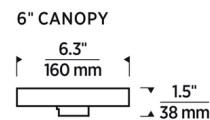

Lightology

lightology.com
866-954-4489
04-25-26

Project: _____

Company: _____

Location: _____ Fixture Type: _____

SPEC #: **TLG1205276**

Approved On: _____ Approved By: _____

Line Voltage 6.3 Inch Shallow Canopy By Visual Comfort Modern

Description

The Line Voltage 6.3 Inch Shallow Canopy achieves a minimal, low-profile look at the ceiling by accommodating remote installation of the LED driver. A remote enclosure for the driver is included. During installation, remove the driver from the existing fixture canopy and place it in the new remote enclosure. This 6.3 inch canopy is compatible with these Visual Comfort fixtures: Bau Pendant (18, 28, 36 inch width), Nyra Chandelier (28, 30, 42).

Shown in plated brass

Specifications

COLOR	N/A
BODY FINISH	Plated Brass
WATTAGE	N/A
DIMMER	N/A
DIMENSIONS	6.3"W x 1.5"H
BULB	N/A
COUNTRY OF ORIGIN	China

CLICK TO VIEW PRODUCT

Notes: