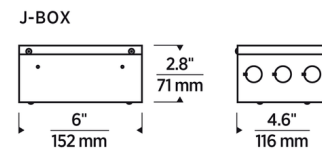

Lightology

lightology.com
866-954-4489
04-25-26

Project: _____

Company: _____

Location: _____ Fixture Type: _____

SPEC #: **TLG1205276**

Approved On: _____ Approved By: _____

Line Voltage 6.3 Inch Shallow Canopy By Visual Comfort Modern

Description

The Line Voltage 6.3 Inch Shallow Canopy achieves a minimal, low-profile look at the ceiling by accommodating remote installation of the LED driver. A remote enclosure for the driver is included. During installation, remove the driver from the existing fixture canopy and place it in the new remote enclosure. This 6.3 inch canopy is compatible with these Visual Comfort fixtures: Bau Pendant (18, 28, 36 inch width), Nyra Chandelier (28, 30, 42).

Shown in plated brass

Specifications

COLOR	N/A
BODY FINISH	Plated Brass
WATTAGE	N/A
DIMMER	N/A
DIMENSIONS	6.3"W x 1.5"H
BULB	N/A
COUNTRY OF ORIGIN	China

CLICK TO VIEW PRODUCT

Notes: