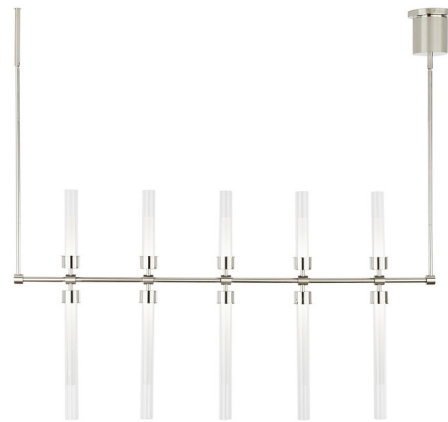

Lightology

lightology.com
866-954-4489
08-05-25

Project: _____

Company: _____

Location: _____ Fixture Type: _____

SPEC #: **TLG1205279**

Approved On: _____ Approved By: _____

Linger Linear Pendant By Visual Comfort Modern

Description

The Linger Linear Pendant showcases elegant glass and acrylic pipe shades lined up along a sleek, minimal frame. The double layer shades offer dimension and a unique modern aesthetic as they glow with LED light. This suspension provides ambient lighting that is perfect for commercial spaces, restaurants, and kitchens.

Specifications

COLOR	Clear
BODY FINISH	Polished Nickel
WATTAGE	46W
DIMMER	0-10V
DIMENSIONS	48.9"L x 2.3"W x 26.9"H
INTEGRATED LED MODULE	10 x LED/4.6W/277V LED
COUNTRY OF ORIGIN	China

Technical Information

LAMP LIFE	50000 hours
COLOR RENDERING	90 CRI
LAMP COLOR	3000K
LUMENS/WATT	820.65
LUMINOUS FLUX	3775 lumens

Shown in polished nickel / clear

CLICK TO VIEW PRODUCT

Notes: