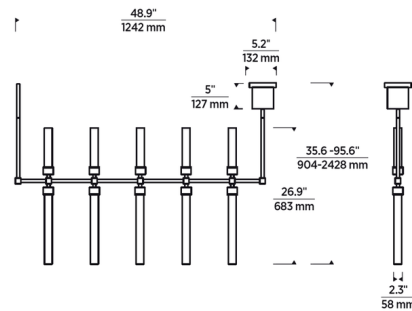

CLICK TO VIEW PRODUCT

Notes: