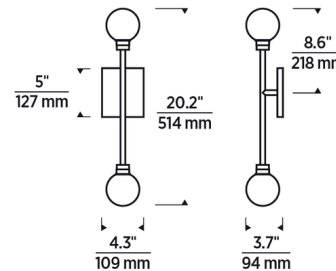

CLICK TO VIEW PRODUCT

Notes: