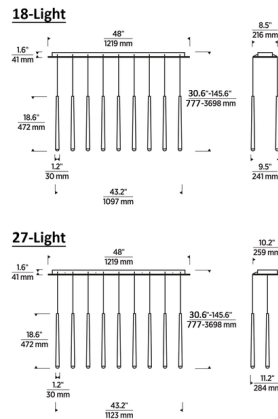

Specifications

COLOR Clear
 BODY FINISH Nightshade Black
 WATTAGE 124.2W
 DIMMER 0-10V
 DIMENSIONS 43.2"L x 11.2"W x 18.6"H
 INTEGRATED LED MODULE 27 x LED/4.6W/277V LED
 COUNTRY OF ORIGIN China

Technical Information

LAMP LIFE 50000 hours
 COLOR RENDERING 90 CRI
 LAMP COLOR 3000K
 LUMENS/WATT 1,731.52
 LUMINOUS FLUX 7965 lumens

Shown in nightshade black / clear

CLICK TO VIEW PRODUCT

Notes: