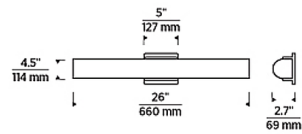

CLICK TO VIEW PRODUCT

Notes: