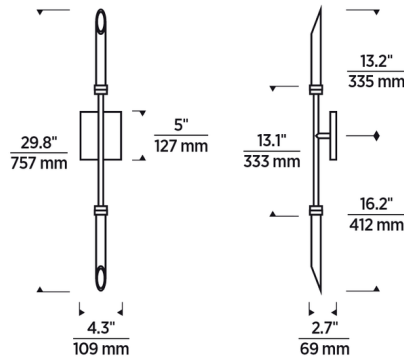

Description

The Spur Wall Wall Sconce 277V brings dramatic flair to your space, with its two glass spurs extending in opposite directions and illuminated by integrated LEDs.

Specifications

COLOR	Frost
BODY FINISH	Matte Black
WATTAGE	11W
DIMMER	0-10V
DIMENSIONS	4.3"W x 29.8"H x 2.7"D
INTEGRATED LED MODULE	2 x LED/5.5W/277V LED
COUNTRY OF ORIGIN	China

Technical Information

LAMP LIFE	50000 hours
COLOR RENDERING	90 CRI
LAMP COLOR	2700K
LUMENS/WATT	132.55
LUMINOUS FLUX	729 lumens

Shown in matte black / frost

CLICK TO VIEW PRODUCT

Notes: