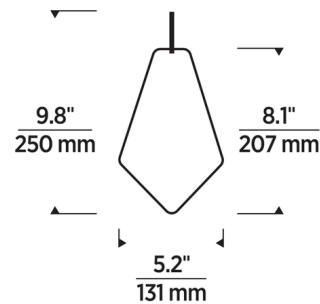

Shown in nightshade black

Specifications

COLOR	N/A
BODY FINISH	Nightshade Black
WATTAGE	N/A
DIMMER	N/A
DIMENSIONS	5.2"W x 9.8"H x 0.3"D
BULB	N/A
COUNTRY OF ORIGIN	China

CLICK TO VIEW PRODUCT

Notes: