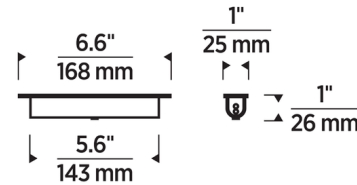

By Visual Comfort Modern

Description

The Trellis Power Bridge is compatible with Visual Comfort Modern Trellis collection pendants, allowing a cable running along a ceiling to be split to add a pendant at the junction. The bridge can be used to expand the scale of your installation. This is the bridge only; the cables and lights pictured are not included. The Natural Brass is a living finish that will patina and warm over time, enhancing its richness. If the patina becomes uneven or spotty, a brass cleaner can restore the finish.

Shown in natural brass

Specifications

COLOR	N/A
BODY FINISH	Natural Brass
WATTAGE	N/A
DIMMER	N/A
DIMENSIONS	6.6"W x 1"H x 1"D
BULB	N/A
COUNTRY OF ORIGIN	China

CLICK TO VIEW PRODUCT

Notes: