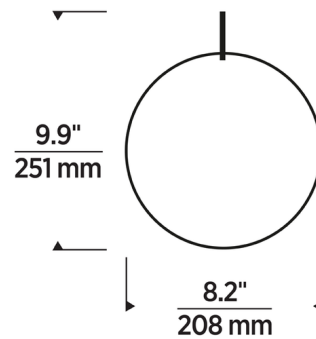

Shown in natural brass

Specifications

COLOR	N/A
BODY FINISH	Natural Brass
WATTAGE	N/A
DIMMER	N/A
DIMENSIONS	8.2"W x 9.9"H x 0.3"D
BULB	N/A
COUNTRY OF ORIGIN	China

CLICK TO VIEW PRODUCT

Notes: