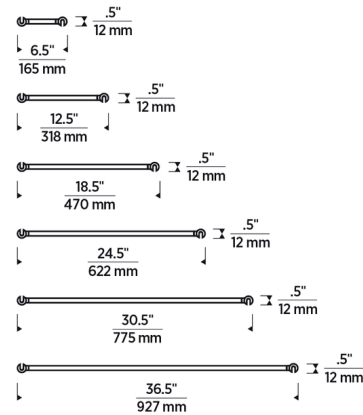

### Specifications

COLOR	N/A
BODY FINISH	Natural Brass
WATTAGE	N/A
DIMMER	N/A
DIMENSIONS	6.5"W x 0.5"H x 0.5"D
BULB	N/A
COUNTRY OF ORIGIN	China

CLICK TO VIEW PRODUCT

Notes: