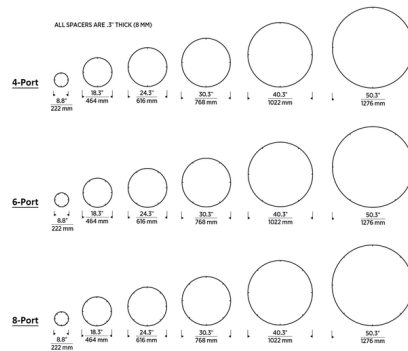

By Visual Comfort Modern

Description

The Trellis Spacer Round is used for arranging the lights on a Visual Comfort Modern Trellis collection chandelier. Choose the spacer that accommodates the number of light ports in your chandelier. This spacer forms unique geometries and adds depth and dimension to your lighting. It can be added post-installation, easily securing to the cables. The Natural Brass is a living finish that will patina and warm over time, enhancing its richness. If the patina becomes uneven or spotty, a brass cleaner can restore the finish.

Shown in nightshade black

Specifications

COLOR	N/A
BODY FINISH	Nightshade Black
WATTAGE	N/A
DIMMER	N/A
DIMENSIONS	8.8"W x 0.3"H
BULB	N/A
COUNTRY OF ORIGIN	China

CLICK TO VIEW PRODUCT

Notes: