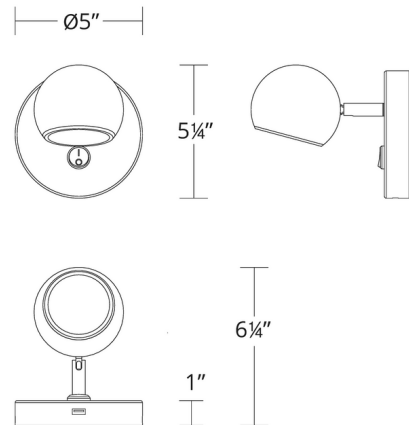

Shown in aged brass

CLICK TO VIEW PRODUCT

Notes: