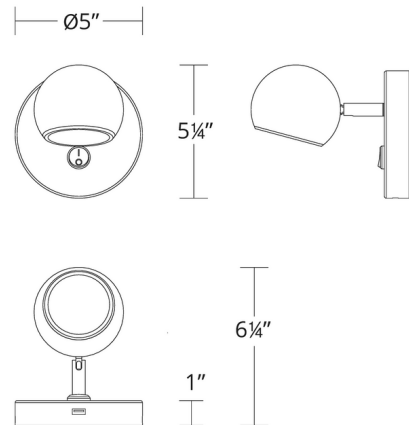

By WAC Lighting

Description

The Duplex Wall Light features a sleek silhouette and a variety of features perfectly suited for use as a reading lamp next to a bed. The dome-shaped shade, reminiscent of mid-century modern designs, can be rotated 330 degrees and angled up to 90 degrees to direct light from its integrated LED. A convenient on/off switch is located on the backplate, as well as a USB charging port for phones or other devices. LED driver integrated within backplate.

Specifications

COLOR N/A
BODY FINISH Black
WATTAGE 8W
DIMMER N/A
DIMENSIONS 5"W x 5.25"H x 6.25"D
INTEGRATED LED MODULE 1 x LED/8W/120V LED

Technical Information

LAMP LIFE 54000 hours
COLOR RENDERING 90 CRI
LAMP COLOR 3000K
LUMENS/WATT 39.38
LUMINOUS FLUX 315 lumens

Shown in black

CLICK TO VIEW PRODUCT

Notes: