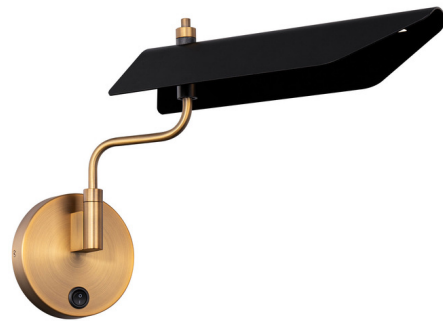

Lightology

lightology.com
866-954-4489
04-21-26

Project: _____

Company: _____

Location: _____ Fixture Type: _____

SPEC #: **WAC1205564**

Approved On: _____ Approved By: _____

Loyd Swing Arm Wall Light By WAC Lighting

Description

The Loyd Swing Arm Wall Light is a bold, modern take on the classic banker's lamp. A bent metal arm extends from the circular backplate to support the folded metal shade. Light from the integrated LED is reflected outwards by the shade to provide illumination while reducing glare. The arm can swing 180 degrees to aim light for reading or other tasks. An on/off switch and USB charging port are conveniently located on the backplate, making Loyd perfectly suited for use as bedside reading lamp.

Shown in aged brass / black

Specifications

COLOR	Black
BODY FINISH	Aged Brass
WATTAGE	11W
DIMMER	N/A
DIMENSIONS	4.75"W x 11"H x 17"D
INTEGRATED LED MODULE	1 x LED/11W/120-277V LED

Technical Information

LAMP LIFE	50000 hours
COLOR RENDERING	90 CRI
LAMP COLOR	3000K
LUMENS/WATT	44.18
LUMINOUS FLUX	486 lumens