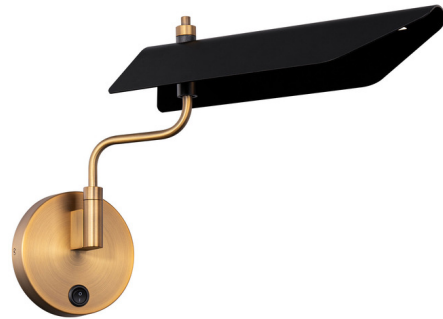

Lightology

lightology.com
866-954-4489
07-07-26

Project: _____

Company: _____

Location: _____ Fixture Type: _____

SPEC #: **WAC1205564**

Approved On: _____ Approved By: _____

Loyd Swing Arm Wall Light By WAC Lighting

Description

The Loyd Swing Arm Wall Light is a bold, modern take on the classic banker's lamp. A bent metal arm extends from the circular backplate to support the folded metal shade. Light from the integrated LED is reflected outwards by the shade to provide illumination while reducing glare. The arm can swing 180 degrees to aim light for reading or other tasks. An on/off switch and USB charging port are conveniently located on the backplate, making Loyd perfectly suited for use as bedside reading lamp.

Shown in aged brass / black

Specifications

COLOR	Black
BODY FINISH	Aged Brass
WATTAGE	11W
DIMMER	N/A
DIMENSIONS	4.75"W x 11"H x 17"D
INTEGRATED LED MODULE	1 x LED/11W/120-277V LED

Technical Information

LAMP LIFE	50000 hours
COLOR RENDERING	90 CRI
LAMP COLOR	3000K
LUMENS/WATT	44.18
LUMINOUS FLUX	486 lumens