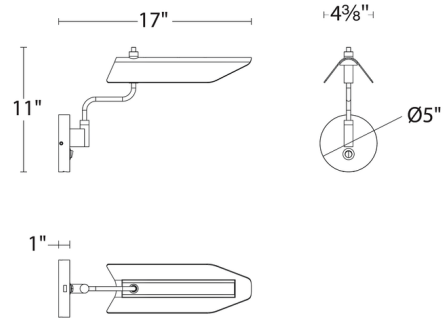

Description

The Loyd Swing Arm Wall Light is a bold, modern take on the classic banker's lamp. A bent metal arm extends from the circular backplate to support the folded metal shade. Light from the integrated LED is reflected outwards by the shade to provide illumination while reducing glare. The arm can swing 180 degrees to aim light for reading or other tasks. An on/off switch and USB charging port are conveniently located on the backplate, making Loyd perfectly suited for use as bedside reading lamp.

Shown in aged brass / black

Specifications

COLOR	Black
BODY FINISH	Aged Brass
WATTAGE	11W
DIMMER	N/A
DIMENSIONS	4.75"W x 11"H x 17"D
INTEGRATED LED MODULE	1 x LED/11W/120-277V LED

Technical Information

LAMP LIFE	50000 hours
COLOR RENDERING	90 CRI
LAMP COLOR	3000K
LUMENS/WATT	44.18
LUMINOUS FLUX	486 lumens