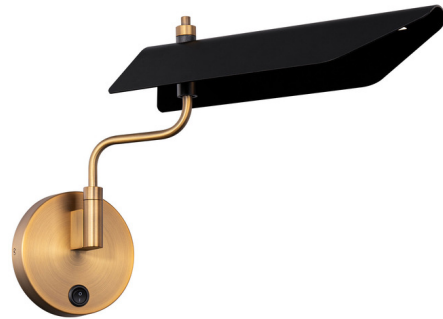

Lightology

lightology.com
866-954-4489
04-21-26

Project: _____

Company: _____

Location: _____ Fixture Type: _____

SPEC #: **WAC1205564**

Approved On: _____ Approved By: _____

Loyd Swing Arm Wall Light By WAC Lighting

Description

The Loyd Swing Arm Wall Light is a bold, modern take on the classic banker's lamp. A bent metal arm extends from the circular backplate to support the folded metal shade. Light from the integrated LED is reflected outwards by the shade to provide illumination while reducing glare. The arm can swing 180 degrees to aim light for reading or other tasks. An on/off switch and USB charging port are conveniently located on the backplate, making Loyd perfectly suited for use as bedside reading lamp.

Shown in aged brass / black

Specifications

COLOR	Black
BODY FINISH	Aged Brass
WATTAGE	11W
DIMMER	N/A
DIMENSIONS	4.75"W x 11"H x 17"D
INTEGRATED LED MODULE	1 x LED/11W/120-277V LED

Technical Information

LAMP LIFE	50000 hours
COLOR RENDERING	90 CRI
LAMP COLOR	3000K
LUMENS/WATT	44.18
LUMINOUS FLUX	486 lumens