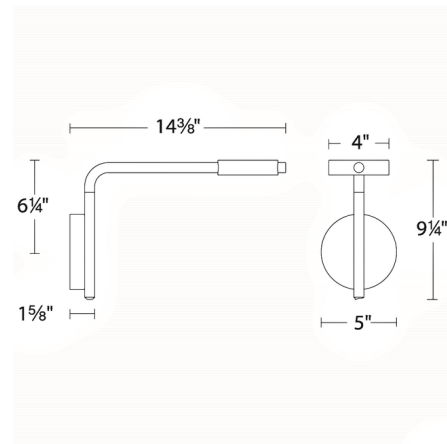

Shown in black