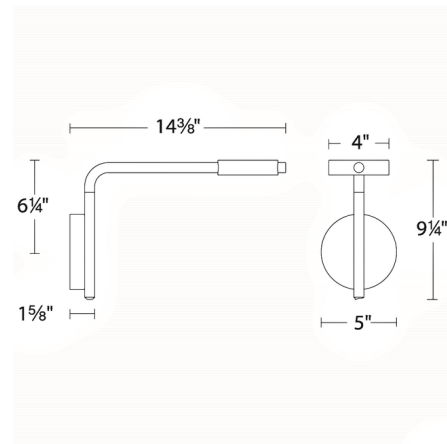

### Description

The Elbo Swing Arm Wall Light is a versatile, multi-directional wall light with a streamlined, modern aesthetic. The LED light source is housed within a circular lamp head behind a screen-printed glass diffuser to provide diffused illumination. The swing arm can be swiveled 180 degrees side-to-side and the head can be rotated up to 330 degrees to aim the light beam. Elbo's use of simple geometric forms gives it a minimalist style that can complement a variety of interior decor styles. On/off switch and USB charging port located on bottom of backplate. Note: Fixture will be preset at selected color temperature but can be toggled between 2700K, 3000K, or 3500K prior to installation via a CCT-select switch in the canopy.

### Specifications

COLOR	N/A
BODY FINISH	Black
WATTAGE	8W
DIMMER	N/A
DIMENSIONS	4"W x 9.25"H x 14.38"D
INTEGRATED LED MODULE	1 x LED/8W/120V LED

### Technical Information

LAMP LIFE	54000 hours
COLOR RENDERING	90 CRI
LAMP COLOR	CCT Select
LUMENS/WATT	45.38
LUMINOUS FLUX	363 lumens

Shown in black

CLICK TO VIEW PRODUCT

Notes: