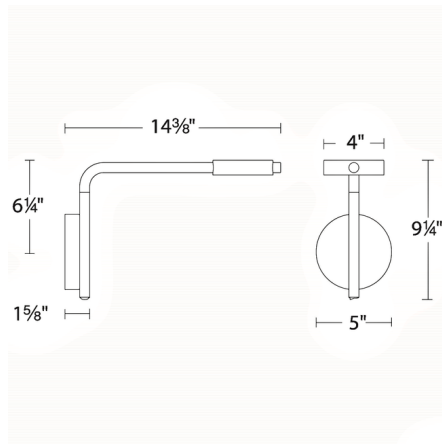

By WAC Lighting

Description

The Elbo Swing Arm Wall Light is a versatile, multi-directional wall light with a streamlined, modern aesthetic. The LED light source is housed within a circular lamp head behind a screen-printed glass diffuser to provide diffused illumination. The swing arm can be swiveled 180 degrees side-to-side and the head can be rotated up to 330 degrees to aim the light beam. Elbo's use of simple geometric forms gives it a minimalist style that can complement a variety of interior decor styles. On/off switch and USB charging port located on bottom of backplate. Note: Fixture will be preset at selected color temperature but can be toggled between 2700K, 3000K, or 3500K prior to installation via a CCT-select switch in the canopy.

Specifications

COLOR N/A
BODY FINISH Black
WATTAGE 8W
DIMMER N/A
DIMENSIONS 4"W x 9.25"H x 14.38"D
INTEGRATED LED MODULE 1 x LED/8W/120V LED

Technical Information

LAMP LIFE 54000 hours
COLOR RENDERING 90 CRI
LAMP COLOR CCT Select
LUMENS/WATT 45.38
LUMINOUS FLUX 363 lumens

Shown in black

CLICK TO VIEW PRODUCT

Notes: