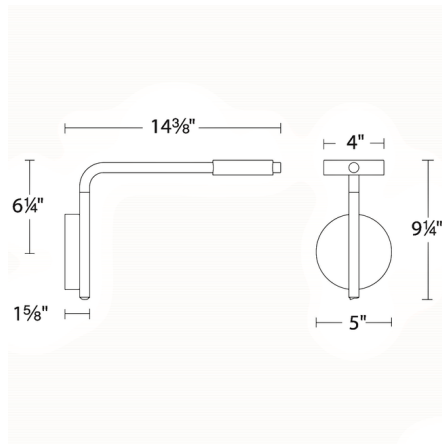

By WAC Lighting

Description

The Elbo Swing Arm Wall Light is a versatile, multi-directional wall light with a streamlined, modern aesthetic. The LED light source is housed within a circular lamp head behind a screen-printed glass diffuser to provide diffused illumination. The swing arm can be swiveled 180 degrees side-to-side and the head can be rotated up to 330 degrees to aim the light beam. Elbo's use of simple geometric forms gives it a minimalist style that can complement a variety of interior decor styles. On/off switch and USB charging port located on bottom of backplate. Note: Fixture will be preset at selected color temperature but can be toggled between 2700K, 3000K, or 3500K prior to installation via a CCT-select switch in the canopy.

Specifications

COLOR	N/A
BODY FINISH	White
WATTAGE	8W
DIMMER	N/A
DIMENSIONS	4"W x 9.25"H x 14.38"D
INTEGRATED LED MODULE	1 x LED/8W/120V LED

Technical Information

LAMP LIFE	54000 hours
COLOR RENDERING	90 CRI
LAMP COLOR	CCT Select
LUMENS/WATT	45.38
LUMINOUS FLUX	363 lumens

Shown in white

CLICK TO VIEW PRODUCT

Notes: