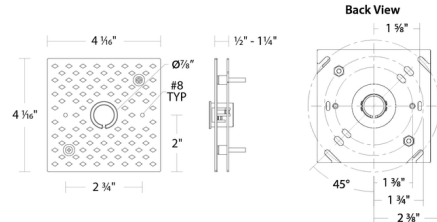

Description

The Trimless Junction Box Cover allows slim profile fixtures or power feeds by WAC Lighting to be installed with clean, trimless concealment. Designed to cover a 4 inch square junction box. Accommodates ceiling thickness of 1/2 inch, 5/8 inch, 1 inch, or 1 1/4 inch.

Shown in white

Specifications

COLOR	N/A
BODY FINISH	White
WATTAGE	N/A
DIMMER	N/A
DIMENSIONS	4.06"W x 1.25"H x 4.06"D
BULB	N/A

CLICK TO VIEW PRODUCT

Notes: