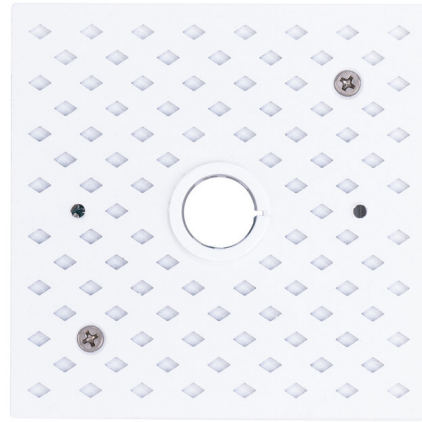

Lightology

lightology.com
866-954-4489
04-25-26

Project: _____

Company: _____

Location: _____ Fixture Type: _____

SPEC #: **WAC1205571**

Approved On: _____ Approved By: _____

Trimless Junction Box Cover By WAC Lighting

Description

The Trimless Junction Box Cover allows slim profile fixtures or power feeds by WAC Lighting to be installed with clean, trimless concealment. Designed to cover a 4 inch square junction box. Accommodates ceiling thickness of 1/2 inch, 5/8 inch, 1 inch, or 1 1/4 inch.

Shown in white

Specifications

COLOR	N/A
BODY FINISH	White
WATTAGE	N/A
DIMMER	N/A
DIMENSIONS	4.06"W x 1.25"H x 4.06"D
BULB	N/A

CLICK TO VIEW PRODUCT

Notes: