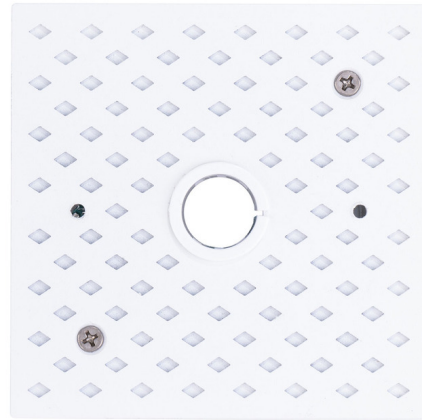

Lightology

lightology.com
866-954-4489
06-30-26

Project: _____

Company: _____

Location: _____ Fixture Type: _____

SPEC #: **WAC1205571**

Approved On: _____ Approved By: _____

Trimless Junction Box Cover By WAC Lighting

Description

The Trimless Junction Box Cover allows slim profile fixtures or power feeds by WAC Lighting to be installed with clean, trimless concealment. Designed to cover a 4 inch square junction box. Accommodates ceiling thickness of 1/2 inch, 5/8 inch, 1 inch, or 1 1/4 inch.

Shown in white

Specifications

COLOR	N/A
BODY FINISH	White
WATTAGE	N/A
DIMMER	N/A
DIMENSIONS	4.06"W x 1.25"H x 4.06"D
BULB	N/A

CLICK TO VIEW PRODUCT

Notes: