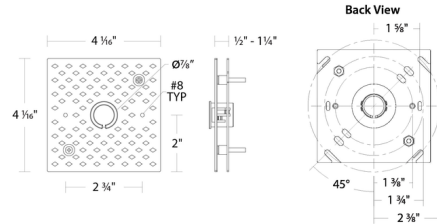

Description

The Trimless Junction Box Cover allows slim profile fixtures or power feeds by WAC Lighting to be installed with clean, trimless concealment. Designed to cover a 4 inch square junction box. Accommodates ceiling thickness of 1/2 inch, 5/8 inch, 1 inch, or 1 1/4 inch.

Shown in white

Specifications

COLOR	N/A
BODY FINISH	White
WATTAGE	N/A
DIMMER	N/A
DIMENSIONS	4.06"W x 1.25"H x 4.06"D
BULB	N/A

CLICK TO VIEW PRODUCT

Notes: