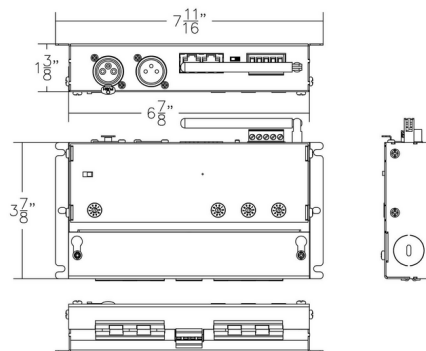

### Specifications

COLOR	.....	N/A
BODY FINISH	.....	Black
WATTAGE	.....	N/A
DIMMER	.....	N/A
DIMENSIONS	.....	7.69"W x 1.38"H x 3.88"D
BULB NOT INCLUDED	.....	LED/24V LED

CLICK TO VIEW PRODUCT

Notes: