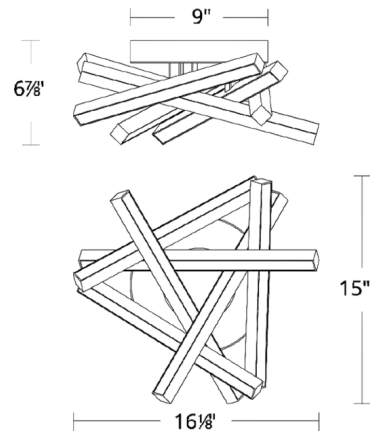

Shown in black

CLICK TO VIEW PRODUCT

Notes: