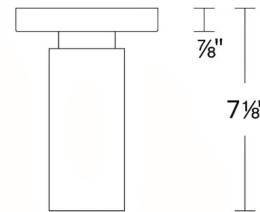

Specifications

COLOR	N/A
BODY FINISH	White
WATTAGE	11W
DIMMER	Low Voltage Electronic
DIMENSIONS	5"W x 7.13"H
INTEGRATED LED MODULE	1 x LED/11W/120-277V LED

Technical Information

COLOR RENDERING	90 CRI
LAMP COLOR	3000K
LUMENS/WATT	49.55
LUMINOUS FLUX	545 lumens

Shown in white

CLICK TO VIEW PRODUCT

Notes: