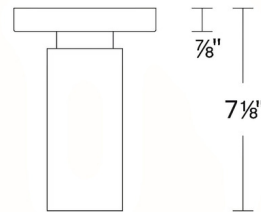

Specifications

COLOR	N/A
BODY FINISH	White
WATTAGE	11W
DIMMER	Low Voltage Electronic
DIMENSIONS	5"W x 7.13"H
INTEGRATED LED MODULE	1 x LED/11W/120-277V LED

Technical Information

COLOR RENDERING	90 CRI
LAMP COLOR	3000K
LUMENS/WATT	49.55
LUMINOUS FLUX	545 lumens

Shown in white

CLICK TO VIEW PRODUCT

Notes: