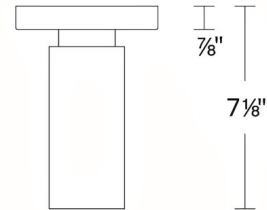

CLICK TO VIEW PRODUCT

Notes: