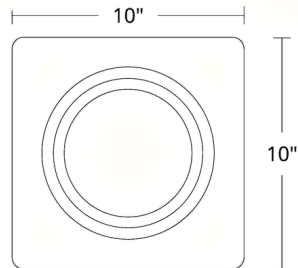

By WAC Lighting

Description

The Cuboid Outdoor Wall/Ceiling Light features a hammered glass diffuser to create a captivating display of light and shadow. Light from the integrated LED is reflected off of a chrome plate within the fixture and outwards through the diffuser. TRIAC and ELV dimming. Note: Fixture will be preset at selected color temperature but can be toggled between 3000K, 3500K, or 4000K prior to installation via a CCT-select switch in the canopy.

Shown in black / clear

Specifications

COLOR	Clear
BODY FINISH	Black
WATTAGE	11W
DIMMER	Low Voltage Electronic
DIMENSIONS	10"W x 4.38"H x 10"D
INTEGRATED LED MODULE	1 x LED/11W/120V LED

Technical Information