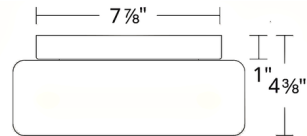

By WAC Lighting

Description

The Cuboid Outdoor Wall/Ceiling Light features a hammered glass diffuser to create a captivating display of light and shadow. Light from the integrated LED is reflected off of a chrome plate within the fixture and outwards through the diffuser. TRIAC and ELV dimming. Note: Fixture will be preset at selected color temperature but can be toggled between 3000K, 3500K, or 4000K prior to installation via a CCT-select switch in the canopy.

Shown in black / clear

Specifications

COLOR	Clear
BODY FINISH	Black
WATTAGE	11W
DIMMER	Low Voltage Electronic
DIMENSIONS	10"W x 4.38"H x 10"D
INTEGRATED LED MODULE	1 x LED/11W/120V LED

Technical Information