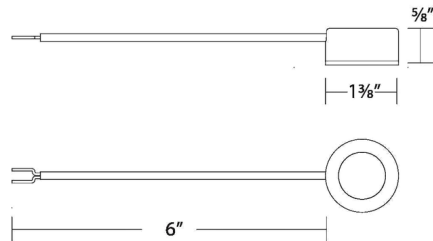

Description

Despite its small size, the Undercabinet Mini Puck Light will provide optimal lighting in kitchens, bathrooms, or closets. The puck may be surface mounted or recessed within cabinetry for a clean appearance. The integrated LED light source is set behind a frosted acrylic diffuser to provide even illumination and reduce glare. Note: Requires remote power supply, sold separately.

Shown in white / frosted

Specifications

COLOR Frosted
BODY FINISH White
WATTAGE 2W
DIMMER Low Voltage Electronic
DIMENSIONS 1.38"W x 0.62"H
INTEGRATED LED MODULE 1 x LED/2W/24V LED

Technical Information

PRODUCT DIMENSIONS Cord Length: 6"
COLOR RENDERING 90 CRI
LAMP COLOR 3000K
LUMENS/WATT 47.50
LUMINOUS FLUX 95 lumens