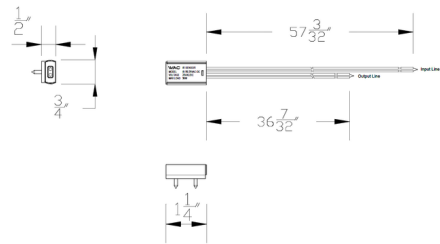

### Description

The 24V ACDC 2 Conductor Wire Infrared Sensor Switch is an accessory for 24V undercabinet lights by WAC Lighting. The sensor switch functions by turning the light on when the beam is uninterrupted, such as when a cabinet door or drawer is opened. 96W maximum power capabilities. Compatible with 24V DC or AC.

### Specifications

COLOR	N/A
BODY FINISH	White
WATTAGE	96W
DIMMER	N/A
DIMENSIONS	1.25"W x 0.75"H x 0.5"D
BULB	N/A

CLICK TO VIEW PRODUCT

Notes: