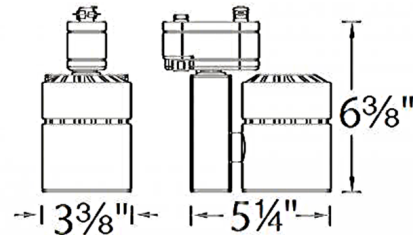

CLICK TO VIEW PRODUCT

Notes: