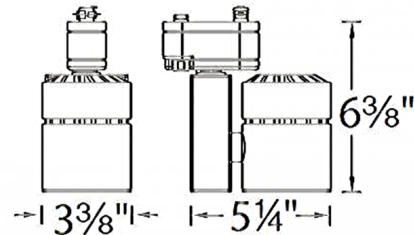

CLICK TO VIEW PRODUCT

Notes: