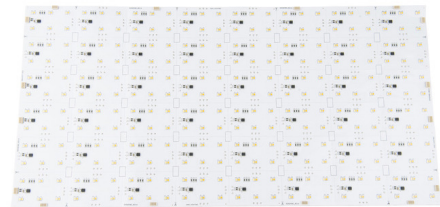

Description

Pixels Configurable 12 x 24 Inch Tunable White LED Light Sheet is a professional flexible light sheet that creates uniform and linear illumination. Easy installation in any minimal size application with no heat sink needed. May be field-cut vertically or horizontally, in unique shapes, or around obstructions. Powers easily by daisy chaining with integral push-in connectors or power from any square at soldering points provided. Can be installed in either exposed or fully enclosed spaces. Each sheet features an ultra low 1/8 inch profile. Choice of 10 watts/425 lumens per square foot (20 watts total/850 total lumens) or 17 watts/950 lumens per square foot (34 watts total/1900 total lumens) and Tunable White 1800K to 5000K color temperature. Note: Tune to desired color temperature with DMX/RDM control or WAC Wallstation (sold separately), or mobile app.

Specifications

COLOR	N/A
BODY FINISH	White
WATTAGE	20W
DIMMER	N/A
DIMENSIONS	24"L x 12"W x 0.125"H
INTEGRATED LED MODULE	1 x LED/20W/24V LED

Technical Information

LAMP LIFE	50000 hours
LAMP COLOR	Tunable White
LUMENS/WATT	42.50
LUMINOUS FLUX	850 lumens