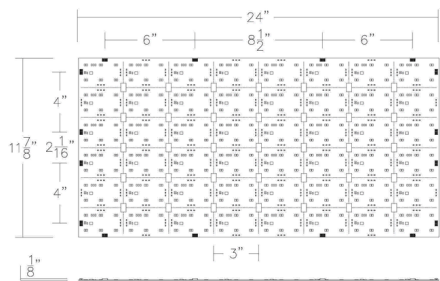

CLICK TO VIEW PRODUCT

Notes: