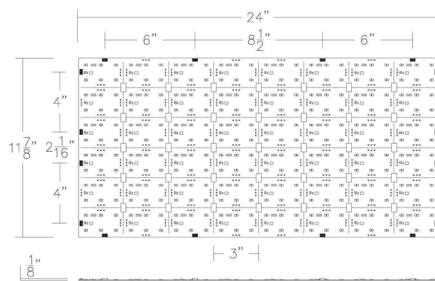

CLICK TO VIEW PRODUCT

Notes: