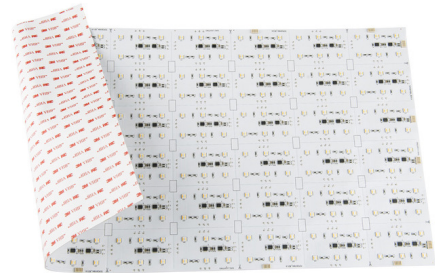

Description

Pixels Configurable 12 x 24 Inch RGBWW (Red-Blue-Green+Tunable White) LED Light Sheet is a professional flexible light sheet that creates uniform and linear illumination. Easy installation in any minimal size application with no heat sink needed. May be field-cut vertically or horizontally, in unique shapes, or around obstructions. Powers easily by daisy chaining with integral push-in connectors or power from any square at soldering points provided. Can be installed in either exposed or fully enclosed spaces. Each sheet features an ultra low 1/8 inch profile. Choice of 13 watts/435 lumens per square foot (26 watts total/870 total lumens) or 24 watts/1000 lumens per square foot (48 watts total/1900 total lumens) and color temperature from 2700K to 5000K and entire RGB color spectrum. Note:Tune to desired color temperature from 2700K to 5000K and visible color spectrum with DMX/RDM control or WAC Wallstation (sold separately), or mobile app.

Specifications

COLOR	N/A
BODY FINISH	White
WATTAGE	26W
DIMMER	N/A
DIMENSIONS	24"L x 12"W x 0.125"H
INTEGRATED LED MODULE	1 x LED/26W/24V LED

Technical Information

LAMP LIFE	50000 hours
LAMP COLOR	RGB+White
LUMENS/WATT	33.46
LUMINOUS FLUX	870 lumens