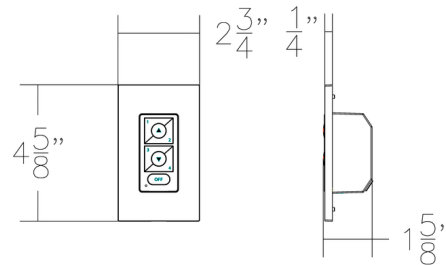

Description

The Wallstation Scene Controller is a multi-scene, single-zone dimmer that provides convenient dimming and scene control for Pixel Configurable Pixels RGB/Tunable White LED Light Sheet by WAC Lighting. The Wallstation features 4 buttons for preset scenes, buttons to raise and lower brightness, and a dedicated off button. Presets and settings can be configured via the WAC mobile app. Suitable for standard NEMA Wall Box. Requires WiFi connection.

Shown in white

Specifications

COLOR	N/A
BODY FINISH	White
WATTAGE	N/A
DIMMER	N/A
DIMENSIONS	4.63"W x 2.75"H x 1.63"D
BULB	N/A

CLICK TO VIEW PRODUCT

Notes: