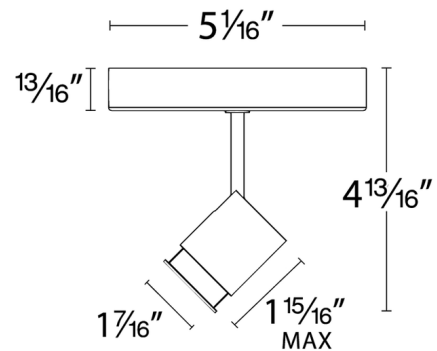

### Description

The Stealth Silo Monopoint offers superior light output in a compact and unobtrusive housing. The beam angle is continually adjustable from 15 to 50 degrees, allowing the fixture to provide focused spot lighting, general flood lighting, or anything in between. The lamp head can be rotated 360 degrees and vertically aimed up to 90 degrees to direct light precisely where it is needed. An integrated LED driver makes the Stealth Silo easy to install in both residential and commercial applications. Can be mounted on ceiling or wall in all orientations. Dimmable 100% to 5% with TRIAC (120V only) or ELV dimmers.

### Specifications

COLOR	N/A
BODY FINISH	Black
WATTAGE	8W
DIMMER	Low Voltage Electronic
DIMENSIONS	5.06"W x 4.81"H
INTEGRATED LED MODULE	1 x LED/8W/120-277V LED

### Technical Information

PRODUCT DIMENSIONS	Canopy: 5.06" diameter
LAMP LIFE	50000 hours
BEAM ANGLE	50°
COLOR RENDERING	90 CRI
LAMP COLOR	2700K
LUMENS/WATT	57.50
LUMINOUS FLUX	460 lumens

Shown in black