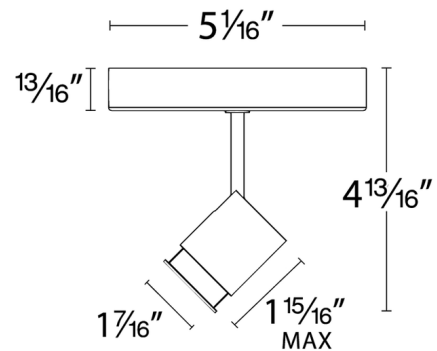

CLICK TO VIEW PRODUCT

Notes: