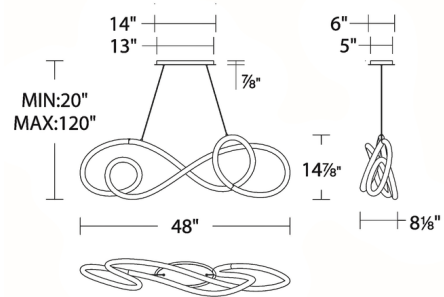

Description

The dynamic, flowing form of the Solo Linear Pendant creates a striking display of light that will attract attention in any space. The sinuous acrylic diffuser houses an LED light source that distributes light in all directions. Sleek electrified cable eliminates the need for an unsightly power cord, and the cable length can be easily adjusted via push pin connectors on the canopy. Universal input LED driver included within canopy. TRIAC, ELV and 0-10V dimming.

Shown in black

Specifications

COLOR	N/A
BODY FINISH	Black
WATTAGE	45W
DIMMER	Low Voltage Electronic
DIMENSIONS	48"L x 8.12"W x 14.88"H
INTEGRATED LED MODULE	1 x LED/45W/120-277V LED

Technical Information