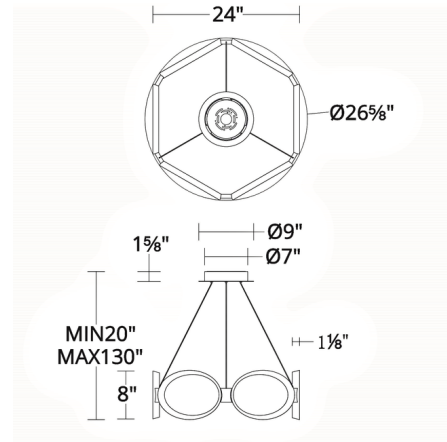

Shown in black