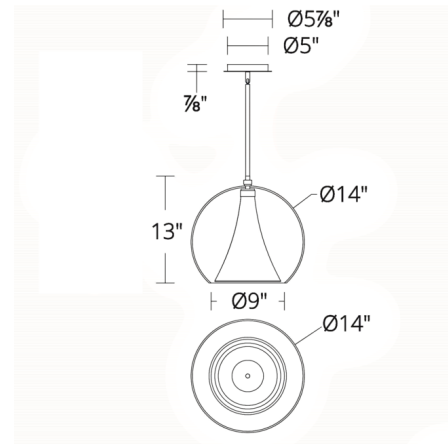

Description

The Chantilly Pendant features a faux alabaster cone within a glass globe exterior for an elegant contrast of shapes and textures. The integrated LED light source primarily directs light downward, while also illuminating the translucent cone from within with a warm glow. Dimmable with ELV (100% to 5%) and TRIAC (100% to 10%) dimmers.

Shown in black / faux alabaster

Specifications

COLOR	Faux Alabaster
BODY FINISH	Black
WATTAGE	15W
DIMMER	Low Voltage Electronic
DIMENSIONS	14"W x 13"H
INTEGRATED LED MODULE	1 x LED/15W/120-277V LED

Technical Information