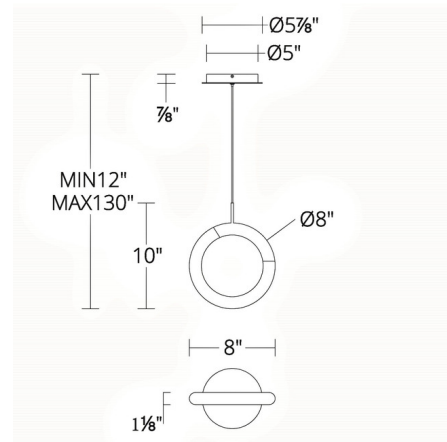

Description

The Ringlet Pendant will create a serene atmosphere with its simple shape and gentle glow. The pendant is formed from an acrylic diffuser joined to an aluminum segment for a clean, elegant look. Light from the integrated LED shines through the acrylic to highlight its intriguing texture. Universal 120-277V driver located in canopy.

Specifications

COLOR Clear
BODY FINISH Aged Brass
WATTAGE 7W
DIMMER Low Voltage Electronic
DIMENSIONS 8"W x 10"H x 1.13"D
INTEGRATED LED MODULE 1 x LED/7W/120-277V LED

Technical Information

LAMP LIFE 50000 hours
COLOR RENDERING 90 CRI
LAMP COLOR 3000K
LUMENS/WATT 32.29
LUMINOUS FLUX 226 lumens

Shown in aged brass / clear

CLICK TO VIEW PRODUCT

Notes: