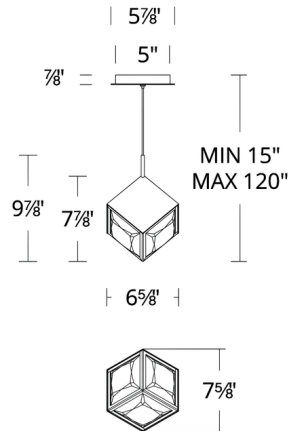

Lightology

lightology.com
866-954-4489
04-25-26

Project: _____

Company: _____

Location: _____ Fixture Type: _____

SPEC #: **WAC1205914**

Approved On: _____ Approved By: _____

Ice Cube Pendant By WAC Lighting

Description

The Ice Cube Pendant is the perfect addition to any interior in need of a glamorous touch. Faceted like a hand-cut jewel, Ice Cube contains an integrated LED which is refracted off of the optic crystal for a stunning display of light. Sleek electrified cable eliminates the need for an unsightly power cord, and the cable length can be easily adjusted via push pin connectors on the canopy. Dimmable 100% to 10% with ELV dimmers.

Shown in aged brass / crystal

Specifications

COLOR	Crystal
BODY FINISH	Aged Brass
WATTAGE	11W
DIMMER	Low Voltage Electronic
DIMENSIONS	7.88"W x 7.88"H x 6.63"D
INTEGRATED LED MODULE	1 x LED/11W/120-277V LED