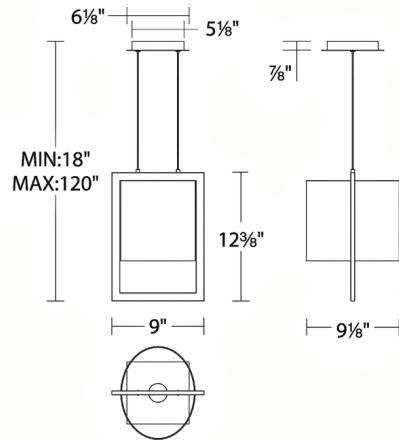

CLICK TO VIEW PRODUCT

Notes: