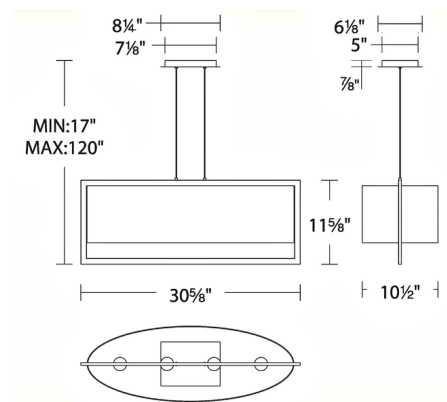

Shown in black / off white