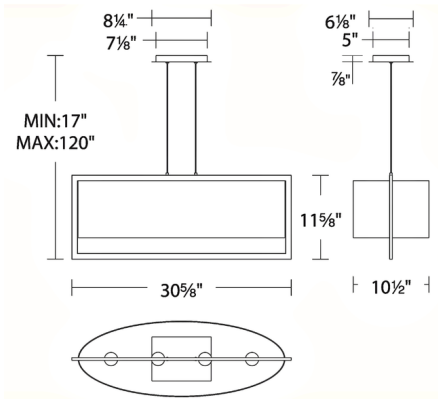

Shown in black / off white