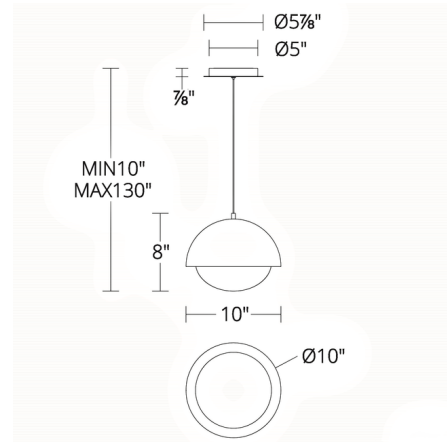

Shown in black / gold / etched glass