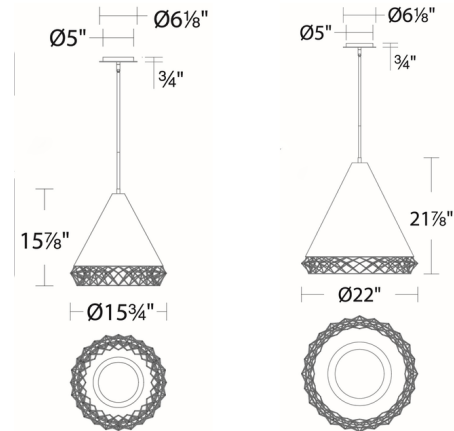

Shown in black / black / gold