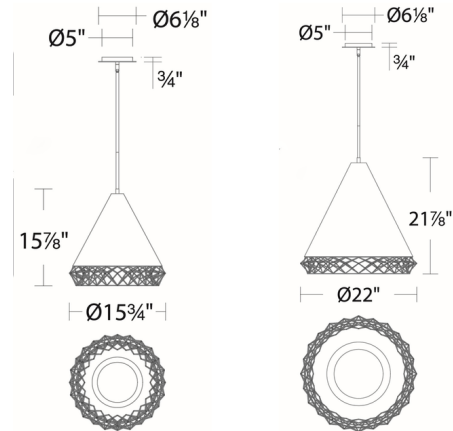

Shown in black / black / gold

CLICK TO VIEW PRODUCT

Notes: