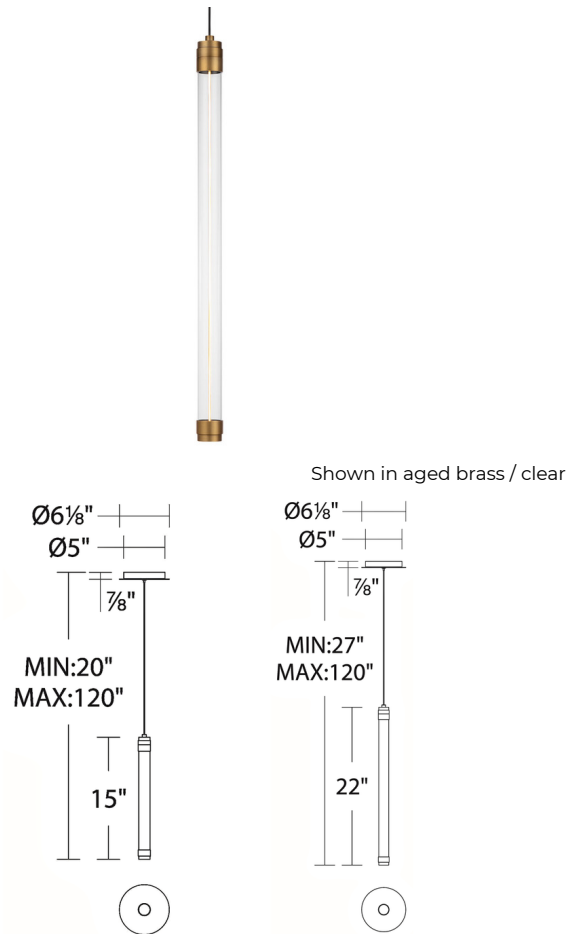

Description

Despite its simple shape, the Jedi Pendant will make a dramatic statement with its unique LED filament technology. The thin, elongated LED casts light all around the pendant, creating the illusion of an illuminated cylinder suspended in the air. Aluminum caps on the top and bottom of the pendant complete the look with a neat accent. Dimmable with ELV (100% to 5%) and TRIAC (100% to 10%) dimmers.

Specifications

COLOR	Clear
BODY FINISH	Aged Brass
WATTAGE	9W
DIMMER	Low Voltage Electronic
DIMENSIONS	1.5"W x 22"H
INTEGRATED LED MODULE	1 x LED/9W/120-277V LED

Technical Information

COLOR RENDERING	90 CRI
LAMP COLOR	3000K
LUMENS/WATT	64.11
LUMINOUS FLUX	577 lumens