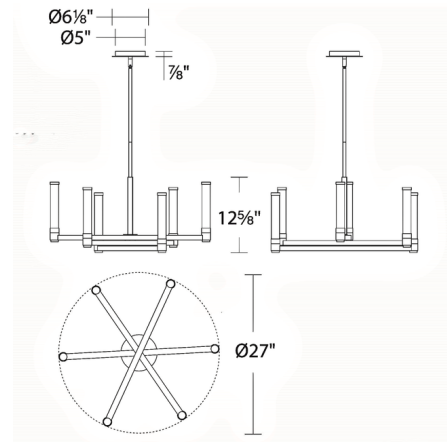

Shown in black / clear