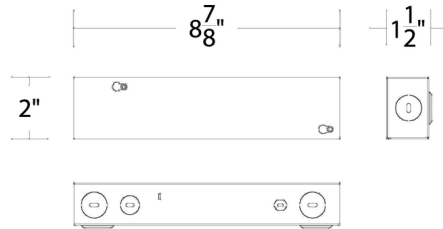

### Specifications

|             |                        |
|-------------|------------------------|
| COLOR       | N/A                    |
| BODY FINISH | Black                  |
| WATTAGE     | N/A                    |
| DIMMER      | Low Voltage Electronic |
| DIMENSIONS  | 8.88"L x 2"W x 1.5"H   |
| BULB        | N/A                    |