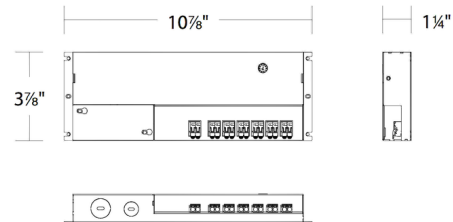

Shown in black

Specifications

COLOR	N/A
BODY FINISH	Black
WATTAGE	N/A
DIMMER	Low Voltage Electronic
DIMENSIONS	10.88"L x 3.88"W x 1.25"H
BULB	N/A

Technical Information

LAMP LIFE	50000 hours
-----------	-------------