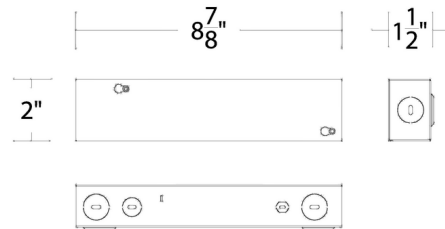

Description

The 600MA 9-23VDC 13.8W Remote Power Supply is the perfect solution for powering low voltage fixtures. This Class 2 power supply accepts 120-277VAC input voltage and outputs up to 13.8W at 9-23VDC. Includes knockout for line voltage wiring. Overload and short-circuit protection. Dimmable with ELV, TRIAC, and 0-10V dimmers.

Shown in black

Specifications

COLOR	N/A
BODY FINISH	Black
WATTAGE	13.8W
DIMMER	N/A
DIMENSIONS	8.88"L x 2"W x 1.5"H
BULB	N/A

Technical Information

LAMP LIFE	50000 hours
-----------	-------------

CLICK TO VIEW PRODUCT