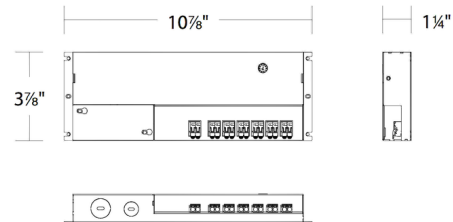

By WAC Lighting

Description

The 600MA 2-21VDC 75.6W Remote Power Supply is the perfect solution for powering low voltage fixtures. This Class 2 power supply accepts 120-277VAC input voltage and outputs up to 75.6W at 9-23VDC. Six output channels allow multiple luminaires to be powered at once. Includes knockout for line voltage wiring. Overload and short-circuit protection. Dimmable with ELV, TRIAC, and 0-10V dimmers.

Shown in black

Specifications

COLOR	N/A
BODY FINISH	Black
WATTAGE	75.6W
DIMMER	Low Voltage Electronic
DIMENSIONS	10.88"L x 3.88"W x 1.25"H
BULB	N/A

Technical Information

LAMP LIFE	50000 hours
-----------	-------------