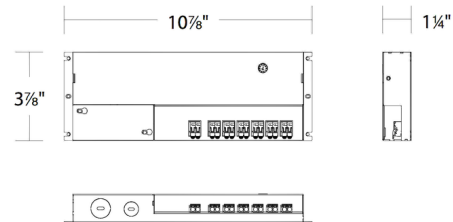

Shown in black

Specifications

COLOR	N/A
BODY FINISH	Black
WATTAGE	75.6W
DIMMER	Low Voltage Electronic
DIMENSIONS	10.88"L x 3.88"W x 1.25"H
BULB	N/A

Technical Information

LAMP LIFE	50000 hours
-----------	-------------