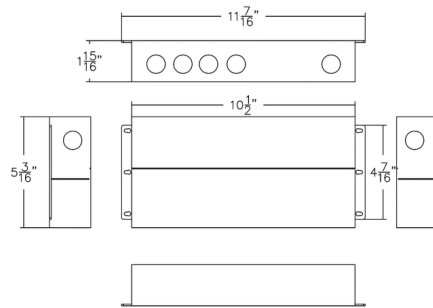

Description

The 120-277V 300W 24VDC Remote Power Supply features a unique design active Power Factor Correction that makes it perfectly suited for use with a DMX controller feeding high load LED tape lights. Short circuit, overload, and temperature protection ensure consistent, safe power. Includes 36 inch output lead wire.

Shown in black

Specifications

COLOR	N/A
BODY FINISH	Black
WATTAGE	N/A
DIMMER	N/A
DIMENSIONS	11.38"W x 1.95"H x 5.2"D
BULB	N/A

CLICK TO VIEW PRODUCT

Notes: