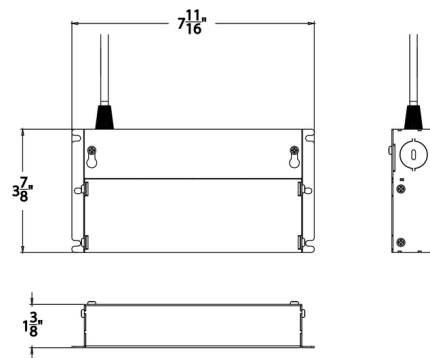

Lightology

lightology.com
866-954-4489
04-28-26

Project: _____

Company: _____

Location: _____ Fixture Type: _____

SPEC #: **WAC1205950**

Approved On: _____ Approved By: _____

120-277V 96W 24VDC Remote Power Supply with 6FT Output Lead By WAC Lighting

Description

This 120-277V 96W 24VDC Remote Power Supply includes a 6 ft long output lead, making it perfectly suited for use with WAC Lighting's LED tape lights and a DMX controller. This Class 2 power supply is intrinsically safe as it only allows a maximum of 4 amps of current to reduce the risk of electric shock.

Shown in black

Specifications

COLOR	N/A
BODY FINISH	Black
WATTAGE	N/A
DIMMER	N/A
DIMENSIONS	7.69"W x 1.38"H x 3.88"D
BULB	N/A

CLICK TO VIEW PRODUCT

Notes: