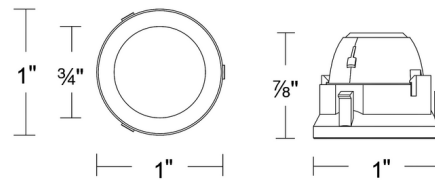

Lightology

lightology.com
866-954-4489
04-21-26

Project: _____
 Company: _____
 Location: _____ Fixture Type: _____
 SPEC #: **WAC1205952**
 Approved On: _____ Approved By: _____

Aether Atomic 1 inch Round Trimless Downlight By WAC Lighting

Description

The Aether Atomic 1IN Round Trimless Downlight delivers surprisingly robust illumination from its small, unobtrusive aperture. In addition to its diminutive size, the Aether Atomic trim is designed to work with the shallow Aether Atomic 1IN housing, making recessed downlighting possible even in tight spaces. The trim includes three field-changeable, high efficiency reflectors (26, 36, and 55 degrees) to suit a variety of uses. Note: A complete fixture requires a trim, remote power supply and the Aether Atomic 1IN Round Remodel Housing, sold separately. Delivered lumen output will vary based on the beam angle of the reflector and the color temperature of the housing (see Manufacturer Specification Sheet for full details).

Shown in black

Specifications

REFLECTOR/BAFFLE COLOR	N/A
BODY FINISH	Black
WATTAGE	11W
DIMMER	Low Voltage Electronic
DIMENSIONS	1"W x 0.88"H
INTEGRATED LED MODULE	1 x LED/11W/120-277V LED

Technical Information

APERTURE SIZE	0.750"
APERTURE SHAPE	Round
FUNCTION	Downlight
LAMP LIFE	50000 hours
LUMENS/WATT	99.55
LUMINOUS FLUX	1095 lumens

CLICK TO VIEW PRODUCT

Notes: