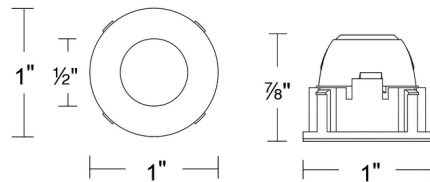

### Description

The Aether Atomic 1IN Round Pinhole Trimless Downlight delivers surprisingly robust illumination from its small, unobtrusive aperture. In addition to its diminutive size, the Aether Atomic trim is designed to work with the shallow Aether Atomic 1IN housing, making recessed downlighting possible even in tight spaces. The trim includes two field-changeable, high efficiency reflectors (26 and 32 degrees) to suit a variety of uses. Note: A complete fixture requires a trim, remote power supply and the Aether Atomic 1IN Round Remodel Housing, sold separately. Delivered lumen output will vary based on the beam angle of the reflector and the color temperature of the housing (see Manufacturer Specification Sheet for full details).

### Specifications

REFLECTOR/BAFFLE COLOR	.....	N/A
BODY FINISH	.....	White
WATTAGE	.....	11W
DIMMER	.....	Low Voltage Electronic
DIMENSIONS	.....	1"W x 0.88"H
INTEGRATED LED MODULE	.....	1 x LED/11W/120-277V LED

### Technical Information

APERTURE SIZE	.....	0.500"
APERTURE SHAPE	.....	Pinhole
FUNCTION	.....	Downlight
LAMP LIFE	.....	50000 hours
LUMENS/WATT	.....	51.82
LUMINOUS FLUX	.....	570 lumens

Shown in white