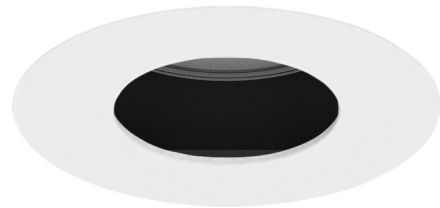

## Aether Atomic 1 inch Round Pinhole Trimless Downlight By WAC Lighting

### Description

The Aether Atomic 1IN Round Pinhole Trimless Downlight delivers surprisingly robust illumination from its small, unobtrusive aperture. In addition to its diminutive size, the Aether Atomic trim is designed to work with the shallow Aether Atomic 1IN housing, making recessed downlighting possible even in tight spaces. The trim includes two field-changeable, high efficiency reflectors (26 and 32 degrees) to suit a variety of uses. Note: A complete fixture requires a trim, remote power supply and the Aether Atomic 1IN Round Remodel Housing, sold separately. Delivered lumen output will vary based on the beam angle of the reflector and the color temperature of the housing (see Manufacturer Specification Sheet for full details).

### Specifications

REFLECTOR/BAFFLE COLOR	N/A
BODY FINISH	White
WATTAGE	11W
DIMMER	Low Voltage Electronic
DIMENSIONS	1"W x 0.88"H
INTEGRATED LED MODULE	1 x LED/11W/120-277V LED

### Technical Information

APERTURE SIZE	0.500"
APERTURE SHAPE	Pinhole
FUNCTION	Downlight
LAMP LIFE	50000 hours
LUMENS/WATT	51.82
LUMINOUS FLUX	570 lumens

Shown in white

CLICK TO VIEW PRODUCT

Notes: