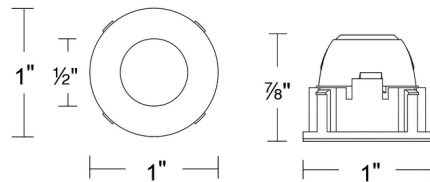

### Description

The Aether Atomic 1IN Round Pinhole Trimless Downlight delivers surprisingly robust illumination from its small, unobtrusive aperture. In addition to its diminutive size, the Aether Atomic trim is designed to work with the shallow Aether Atomic 1IN housing, making recessed downlighting possible even in tight spaces. The trim includes two field-changeable, high efficiency reflectors (26 and 32 degrees) to suit a variety of uses. Note: A complete fixture requires a trim, remote power supply and the Aether Atomic 1IN Round Remodel Housing, sold separately. Delivered lumen output will vary based on the beam angle of the reflector and the color temperature of the housing (see Manufacturer Specification Sheet for full details).

### Specifications

REFLECTOR/BAFFLE COLOR	N/A
BODY FINISH	White
WATTAGE	11W
DIMMER	Low Voltage Electronic
DIMENSIONS	1"W x 0.88"H
INTEGRATED LED MODULE	1 x LED/11W/120-277V LED

### Technical Information

APERTURE SIZE	0.500"
APERTURE SHAPE	Pinhole
FUNCTION	Downlight
LAMP LIFE	50000 hours
LUMENS/WATT	51.82
LUMINOUS FLUX	570 lumens

Shown in white

CLICK TO VIEW PRODUCT

Notes: