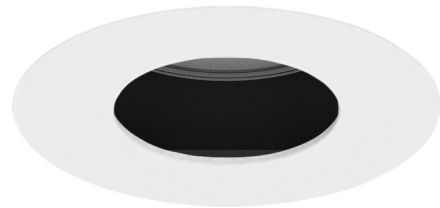

## Aether Atomic 1 inch Round Pinhole Trimless Downlight By WAC Lighting

### Description

The Aether Atomic 1IN Round Pinhole Trimless Downlight delivers surprisingly robust illumination from its small, unobtrusive aperture. In addition to its diminutive size, the Aether Atomic trim is designed to work with the shallow Aether Atomic 1IN housing, making recessed downlighting possible even in tight spaces. The trim includes two field-changeable, high efficiency reflectors (26 and 32 degrees) to suit a variety of uses. Note: A complete fixture requires a trim, remote power supply and the Aether Atomic 1IN Round Remodel Housing, sold separately. Delivered lumen output will vary based on the beam angle of the reflector and the color temperature of the housing (see Manufacturer Specification Sheet for full details).

### Specifications

REFLECTOR/BAFFLE COLOR	.....	N/A
BODY FINISH	.....	White
WATTAGE	.....	11W
DIMMER	.....	Low Voltage Electronic
DIMENSIONS	.....	1"W x 0.88"H
INTEGRATED LED MODULE	.....	1 x LED/11W/120-277V LED

### Technical Information

APERTURE SIZE	.....	0.500"
APERTURE SHAPE	.....	Pinhole
FUNCTION	.....	Downlight
LAMP LIFE	.....	50000 hours
LUMENS/WATT	.....	51.82
LUMINOUS FLUX	.....	570 lumens

Shown in white