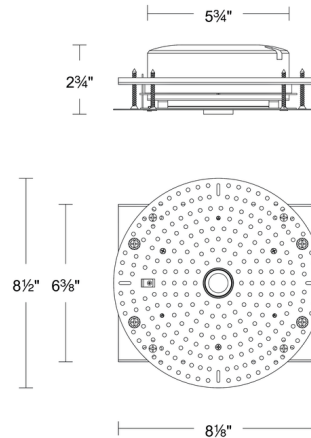

### Description

Mini and mighty, the Aether Atomic is an engineering recessed marvel for next generation futurists. Low profile housing for installation in shallow plenums. IC and Airtight. Remodel housing designed for use with round downlight, pinhole, and wall wash (trimless) trims. Note: A complete fixture requires a housing, remote power supply, and trim, sold separately. Optional new construction frame in kit sold separately. See trim for lumen output. TRIAC and ELV dimming 100-1% at 120V; 0-10V dimming 100-1% at 277V. Options: Remodel: Ceiling cutout: 6.5 inch diameter New Construction (with accessory): Ceiling cutout: 6 inch diameter

### Specifications

REFLECTOR/BAFFLE COLOR	N/A
BODY FINISH	Galvanized
WATTAGE	11W
DIMMER	Low Voltage Electronic
DIMENSIONS	8.5"W x 2.63"H x 8.13"D
INTEGRATED LED MODULE	1 x LED/11W/120-277V LED

### Technical Information

APERTURE SHAPE	Round
HOUSING HEIGHT	3"
HOUSING TYPE	Remodel IC Airtight
CEILING TYPE	Drywall Trimless/Flush
LAMP LIFE	50000 hours
COLOR RENDERING	.90 CRI
LAMP COLOR	2700K

Shown in galvanized