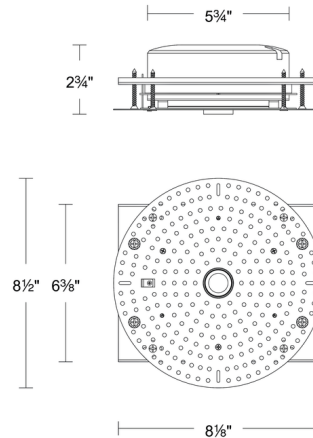

### Description

The Aether Atomic 1IN Round Remodel Housing is a low-profile recessed housing that provides superior light output from its small aperture. With its small aperture size, Aether provides illumination without drawing attention to itself for a clean, quiet look. The low housing height makes it ideally suited for use in shallow plenums. Accommodates round Aether Atomic 1IN pinhole and downlight trims. Note: A complete fixture requires an Aether Atomic 1IN round trim by WAC Lighting and remote power supply, sold separately. Dimmable with ELV, TRIAC, and 0-10V dimmers. The Remodel Housing may also be used in new-construction applications with the optional frame-in kit, sold separately.

### Specifications

REFLECTOR/BAFFLE COLOR	N/A
BODY FINISH	Galvanized
WATTAGE	11W
DIMMER	Low Voltage Electronic
DIMENSIONS	8.5"W x 2.63"H x 8.13"D
INTEGRATED LED MODULE	1 x LED/11W/120-277V LED

### Technical Information

APERTURE SHAPE	Round
HOUSING HEIGHT	3"
HOUSING TYPE	Remodel IC Airtight
CEILING TYPE	Drywall Trimless/Flush
LAMP LIFE	50000 hours
COLOR RENDERING	.90 CRI
LAMP COLOR	2700K

Shown in galvanized