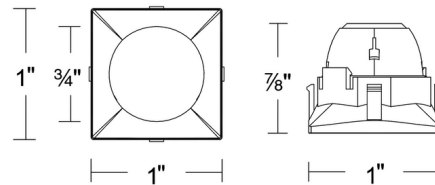

### Description

The Aether Atomic 1IN Square Trimless Downlight delivers surprisingly robust illumination from its small, unobtrusive aperture. In addition to its diminutive size, the Aether Atomic trim is designed to work with the shallow Aether Atomic 1IN Housing, making recessed downlighting possible even in tight spaces. The trim includes three field-changeable, high efficiency reflectors (26, 36, and 55 degrees) to suit a variety of uses. Note: A complete fixture requires a trim, remote power supply and the Aether Atomic 1IN Square Remodel Housing, sold separately. Delivered lumen output will vary based on the beam angle of the reflector and the color temperature of the housing (see Manufacturer Specification Sheet for full details).

### Specifications

REFLECTOR/BAFFLE COLOR	N/A
BODY FINISH	Gold
WATTAGE	11W
DIMMER	Low Voltage Electronic
DIMENSIONS	1"W x 0.88"H
INTEGRATED LED MODULE	1 x LED/11W/120-277V LED

### Technical Information

APERTURE SIZE	0.750"
APERTURE SHAPE	Square
FUNCTION	Downlight
LAMP LIFE	50000 hours
LUMENS/WATT	98.64
LUMINOUS FLUX	1085 lumens

Shown in gold

CLICK TO VIEW PRODUCT

Notes: