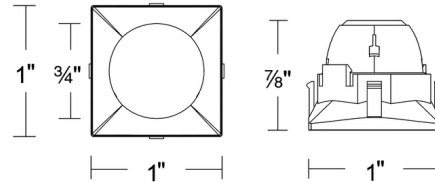

CLICK TO VIEW PRODUCT

Notes: